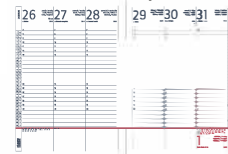

15x21 - 17x24 Daily

17x24 Weekly

AG2192 15x21 Daily
AG2193 17x24 Daily
AG2194 17x24 Weekly

AGBSB436 15x21 Daily
AGBSB437 17x24 Daily
AGBSB438 17x24 Weekly

-  Nero
-  Rosso bordò
-  Blù
-  Prugna

AG2226 15x21 Daily
AG2227 17x24 Daily
AG2228 17x24 Weekly

15x21 - 17x24 Daily

17x24 Weekly

AGBSB436 15x21 Daily
AGBSB437 17x24 Daily
AGBSB438 17x24 Weekly

AG2257 15x21 Daily
AG2258 17x24 Daily
AG2259 17x24 Weekly

 **Cuoio**

AG2254 15x21 Daily
AG2255 17x24 Daily
AG2256 17x24 Weekly