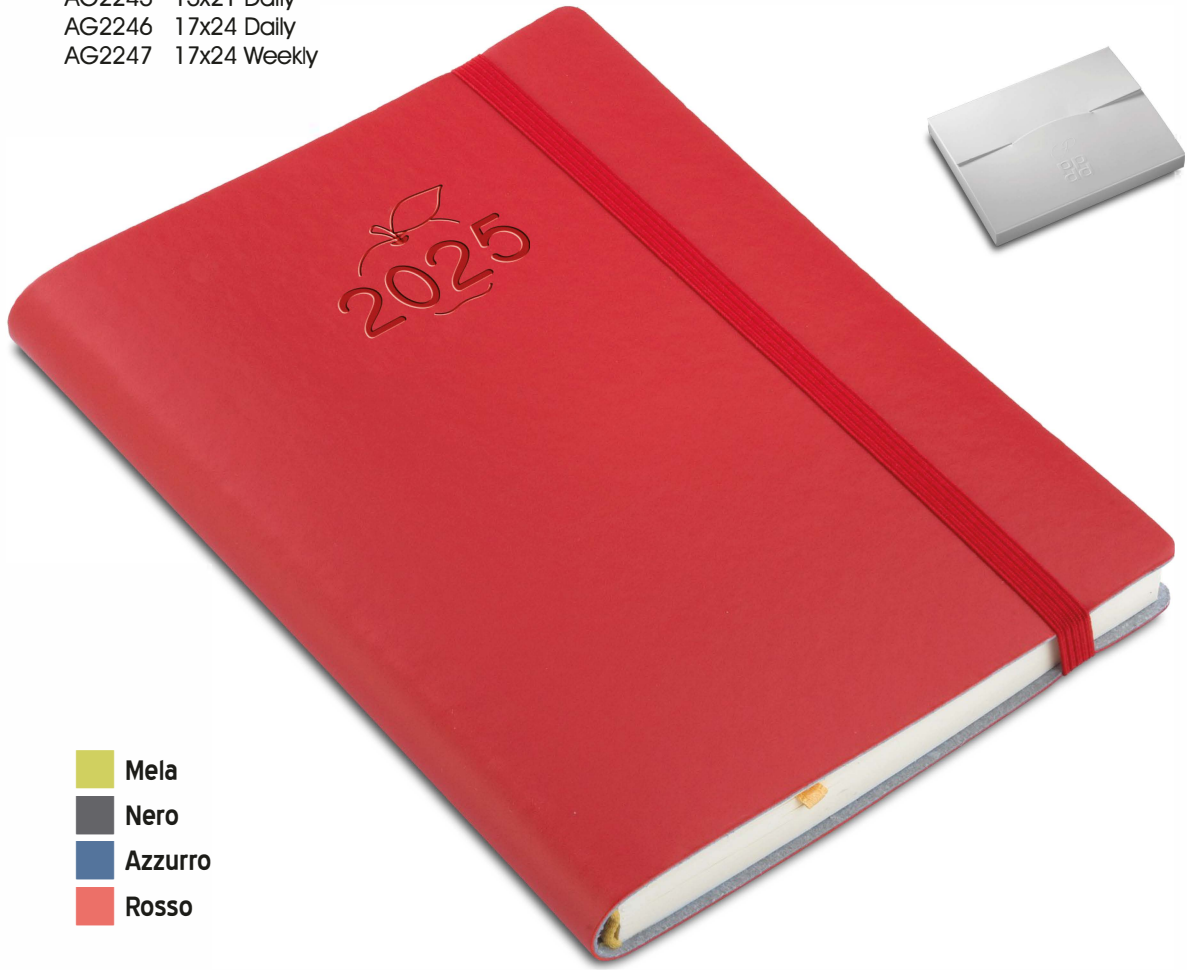

Bio Line is thought for people who look for a quality PU leather item today, with particular attention to the planet of tomorrow.

AG2248 15x21 Daily
AG2249 17x24 Daily
AG2250 17x24 Weekly

- Mela
- Nero
- Azzurro
- Rosso

15x21 - 17x24 Daily

17x24 Weekly

AG2245 15x21 Daily
AG2246 17x24 Daily
AG2247 17x24 Weekly

- Mela
- Nero
- Azzurro
- Rosso

15x21 - 17x24 Daily

17x24 Weekly

AG2242 15x21 Daily
AG2243 17x24 Daily
AG2244 17x24 Weekly