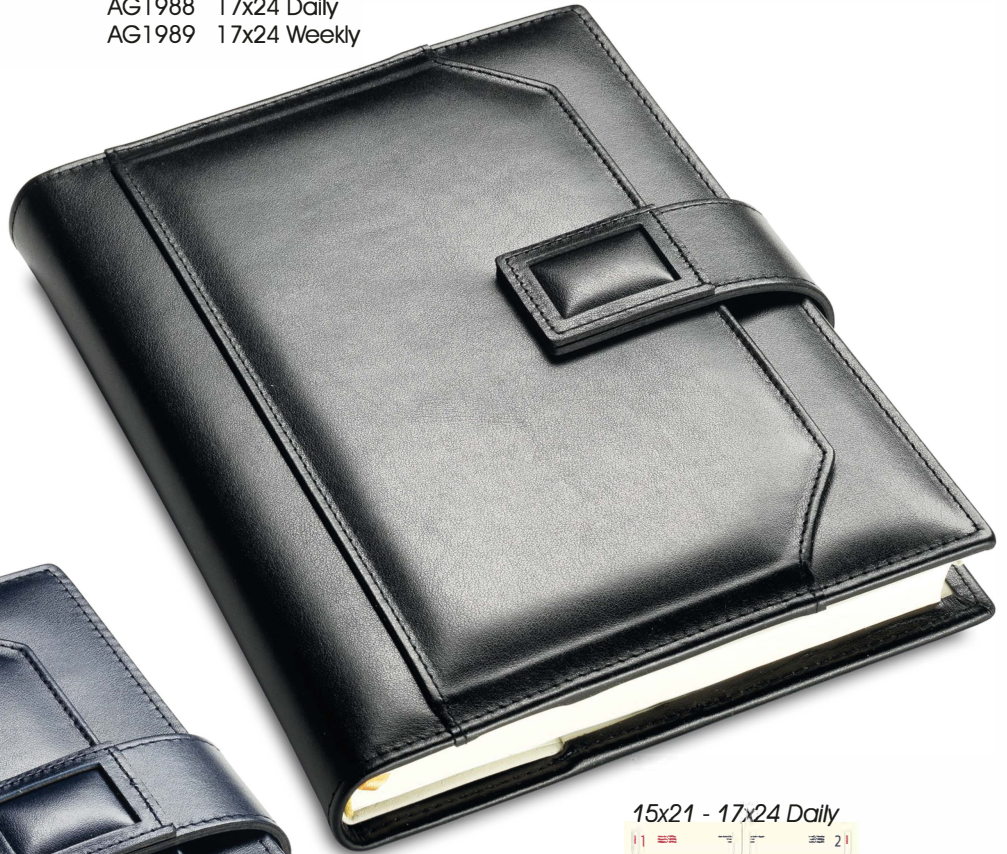

*Classic
Style*

- Turchese
- Royal
- Marlboro
- Sole
- Blood
- Teal
- Nero
- Brandy
- Mandarino

AG1987 15x21 Daily
AG1988 17x24 Daily
AG1989 17x24 Weekly