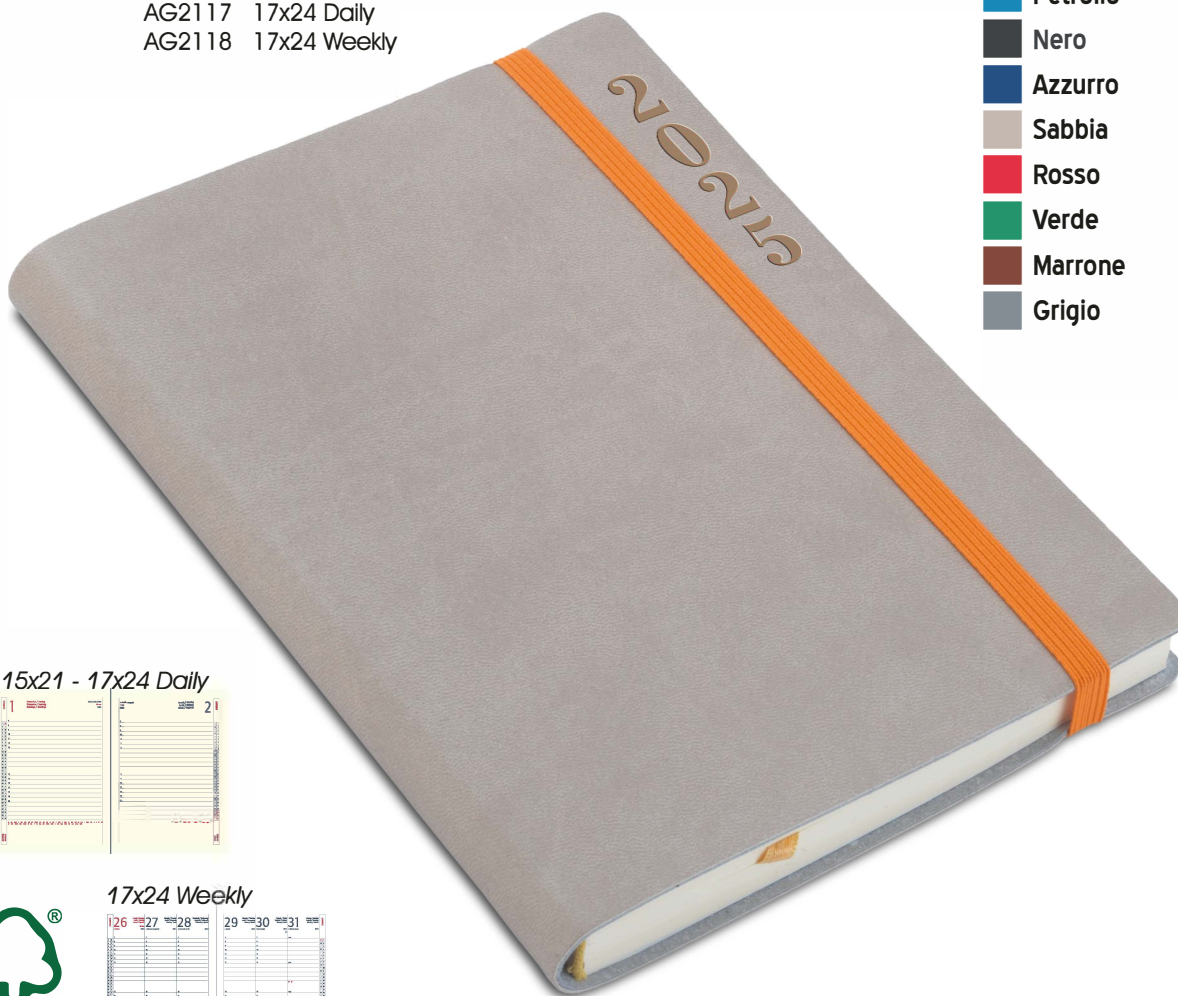

The PU leather is produced with synthetic fibers created specifically to reproduce multiple types of grains and textures, as well as a wide range of colors.

Modern Concept is the ideal solution for those looks a product similar to genuine leather but at a certainly cheaper price.

15x21 - 17x24 Daily

17x24 Weekly

AG2116 15x21 Daily  
AG2117 17x24 Daily  
AG2118 17x24 Weekly

- Petrolio
- Nero
- Azzurro
- Sabbia
- Rosso
- Verde
- Marrone
- Grigio

15x21 - 17x24 Daily

17x24 Weekly

Per minimo 300 pezzi stampa personalizzata a colori e a tutto campo  
Customized color printing on all over, MOQ 300 pcs

AG2180 15x21 Daily  
AG2181 17x24 Daily  
AG2182 17x24 Weekly

AG2180 15x21 Daily  
AG2181 17x24 Daily  
AG2182 17x24 Weekly

15x21 - 17x24 Daily

17x24 Weekly

- Petrolio
- Nero
- Azzurro
- Sabbia
- Rosso
- Verde
- Marrone
- Grigio